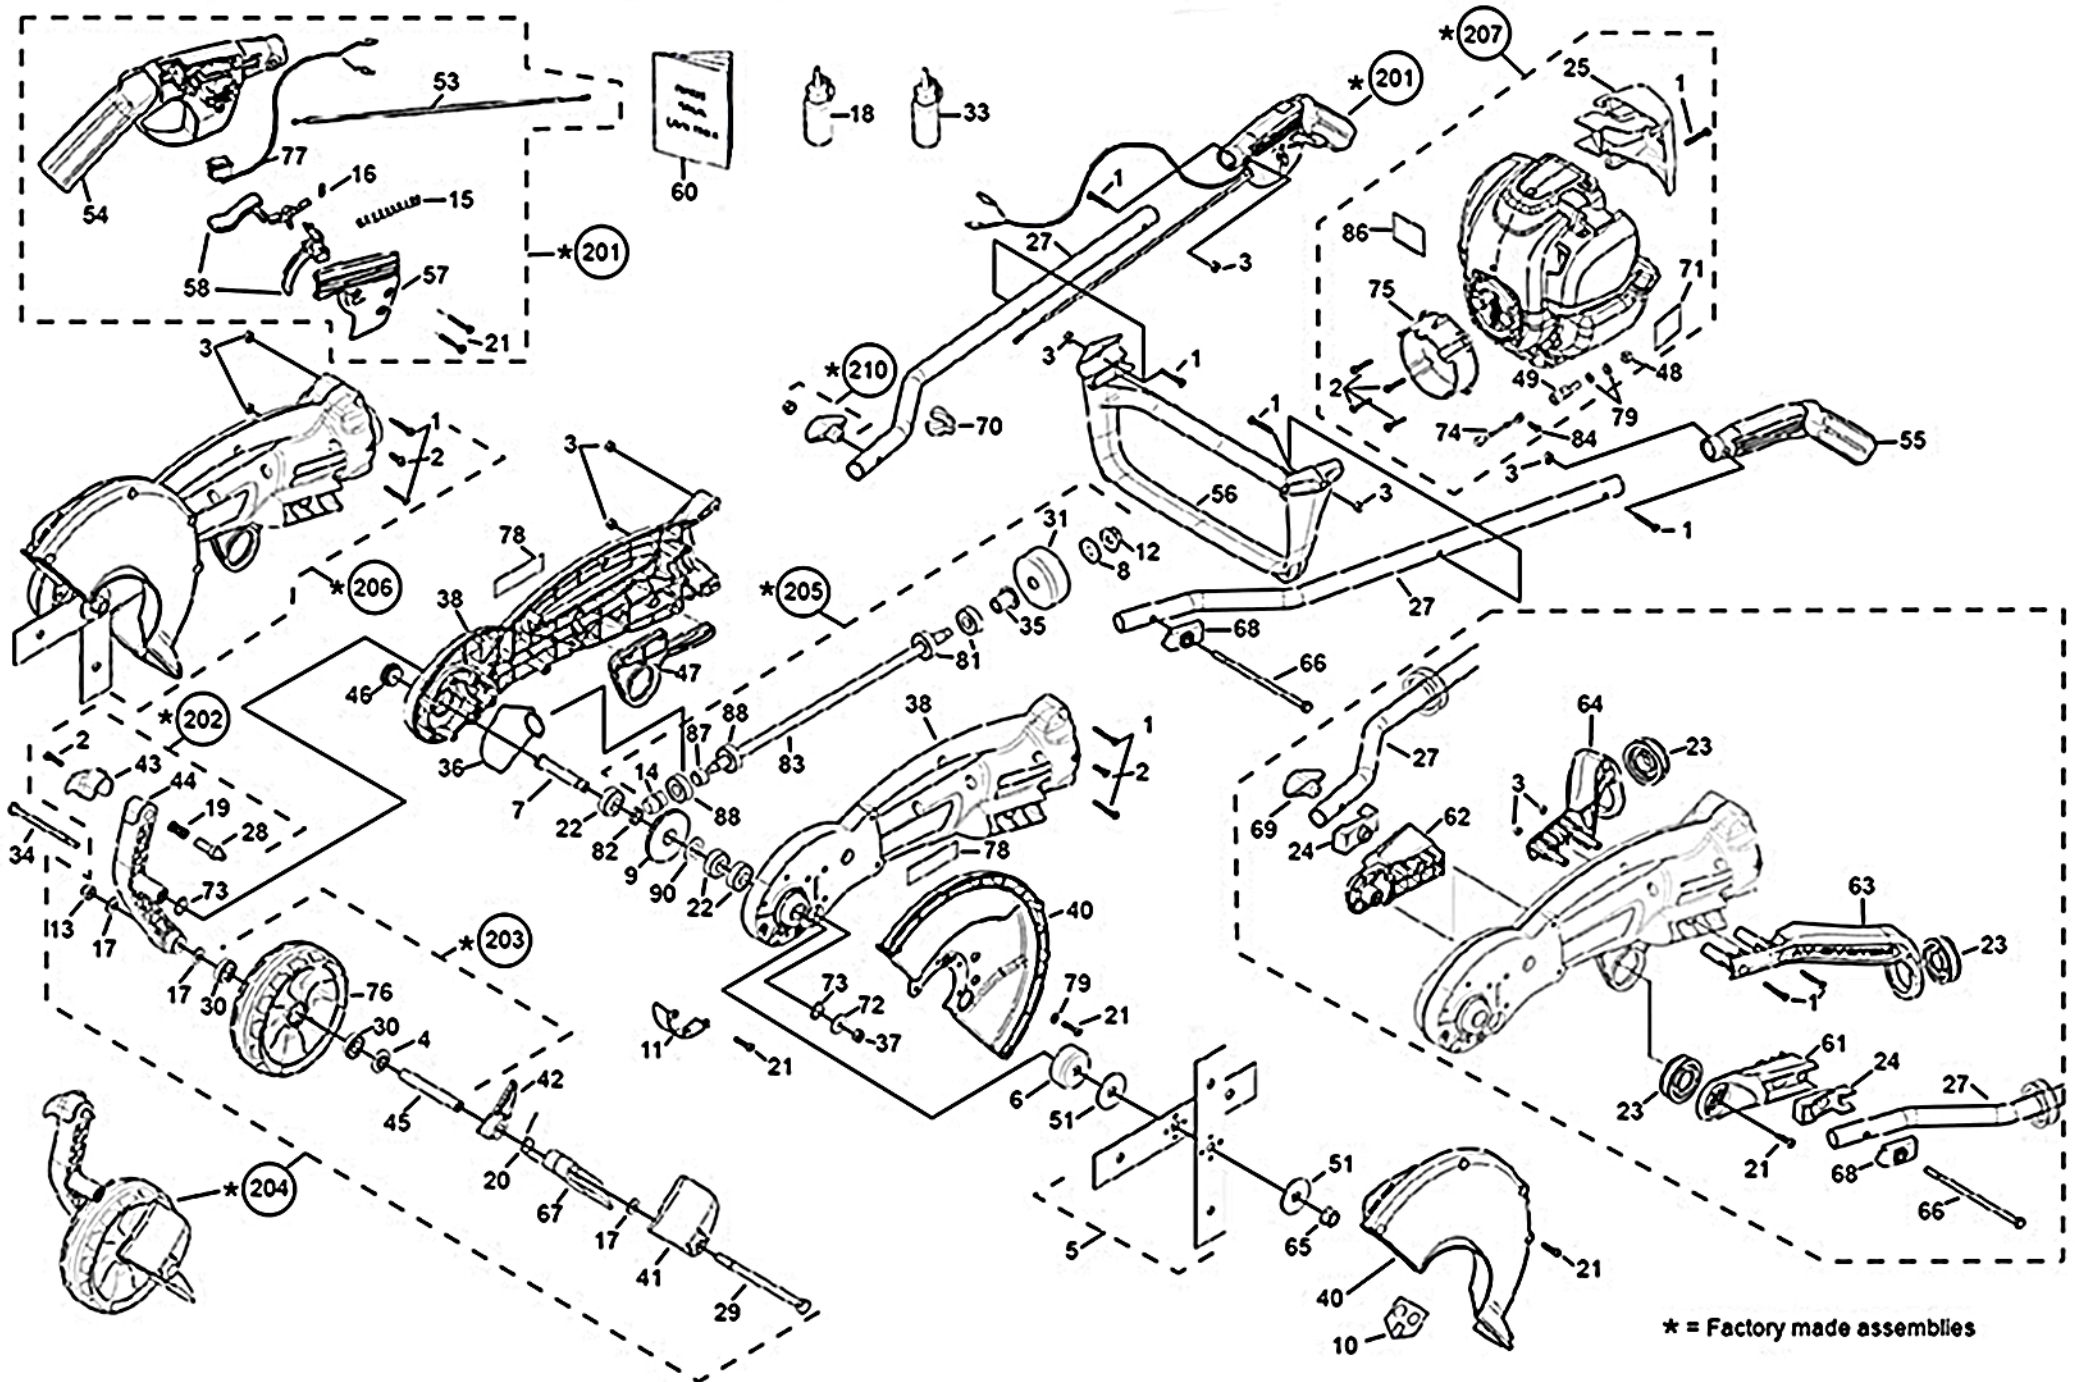

ATOM LAWN EDGER 561

* = Factory made assemblies

2/02/2022

ATOM MODEL: 561 PRO EDGER with GX35 engine

PART NO: 20561

Key	Part No	Substitute Part No	Description	Key	Part No	Substitute Part No	Description	Key	Part No	Substitute Part No	Description
1	40650		SCREW M5x36 TORX25	36	62917		SEAL EDGER GEAR	74	63355		GROUND WIRE
2	40651		SCREW M6x16 TORX25	37	62919		NUT NYLOC 1/4 UNC	75	63361RN		MOUNT ENGINE PRO
3	40652		NUT NYLOC M5	38	63434ARN		ASSY PRO RED STAGE 1	76	63363BS		WHEEL WITH RUBBER PRO
4	42111		SEAL 27.2 x 12.6 WHEEL	40	63808WE		SET COV BLADE OUTER/INNER	77	63400		ROCKER SWITCH WITH WIRE
5	43105		BLADE SET 10.2/3 (271mm)	41	62930RN		DEFLECT DEB LIMIT BODY RED	78	63408		LABEL ATOM PRO EDGER
6	43112		DRUM BLADE	42	62931RN		DEFLECT DEB LIMIT CAP RED	79	63457		WASHER 6.4x12.5x1.5 ZP
7	43114		SHAFT BLADE EDGER	43	62932RN		HEIGHT ADJ HANDLE RED	80	63466	64378	LABEL WARN BLADE COVER
8	43116		PRO DRUM WASHER 45x12.2x2	44	63811ARN		ASSY ARM WITH ADJ PRO RED	81	63474		BEARING 32x10x12
9	43122		GEAR CROWN PRO	45	62934		TUBE WHEEL 94mm EDGER	82	63981		SPACER OD18xID12x4.2
10	43128	64378	LABEL WARN BLADE COVER	46	62936WN		DUST CAP EDGER	83	63792		SHAFT MAIN PRO 405mm
11	43155		BODY MAIN SHIELD PRO	47	62942RN		AV MOUNT PLATE PRO	84	43181		SCREW M5x12
12	43163		NUT FLANGE 3/8 UNC	48	63169		NUT M6 x 1.0	87	44436		PRO BEARINGS SPACER L13.1mm
13	43172		NUT NYLOC 3/8 UNC w/AXLE	49	62968		PRO CARBY CABLE CONN M6x1.0	88	64950	63474	BEARING 32X10X12
14	43176		GEAR PINION 25.5mm	51	62983		WASHER BLADES 54x12.2x2	89	64952A		ASSY SHAFT PRO WITH BUSH
15	43198		SPRING TRIGGER COMPRESS	53	63002		CABLE THROTTLE 910+62	90	62965		WASHER THRUST 12x26x1.5
16	43199		SPRING SMALL INTERLOCK	54	63017BS		HANDLE RH WITH RUBBER	201	63433AR		ASSY RH HDL GX25
17	43218		WASHER 3/8 ZP 20x1.8x26	55	63019BS		HANDLE LH WITH RUBBER	202	63811ARN		ASSY ARM WITH ADJ PRO RED
18	43227		GREASE & DISPENSER	56	63020WE		HANDLE CROSS BRACE	203	63870A		ASSY WHEEL 560-570-580
19	43452		SPRING HT ADJ ARM COMPR	57	63021WP		COVER RH HANDLE GREY	204	63436ARN		ASSY WH&ARM PRO 560/580-561
20	43719		SPRING DEFLECTOR DEBRIS	58	63883S		SET TRIGGER & INTERLOCK	205	63807A	64952A	ASSY SHAFT PRO WITH BUSH
21	43790		SCREW M5.5x22 TORX25	60	21775		MANUAL ALL MODELS	206	63882ARN		ASSY PRO RED ST2
22	43860		BEARING 32x10x12+4mm	61	63028RN		AV MOUNT PRO LH	207	48002A		ASSY ENGINE HONDA GX35
23	63220BS		AV RUBBER ROUND	62	63029RN		AV MOUNT PRO RH	210	63488A		ASSY HANDLE KNOB+NUT
24	63401BS		AV SADDLE RUBBER	63	63030RP		AV SUPPORT PRO LH HANDLE	213	64326		GX35-GX31 CLUTCH ASSY (10.25)
25	43965RN		GX35 AIR DEFLECTOR	64	63031RP		AV SUPPORT PRO RH HANDLE				
27	44060		HANDLE TUBE	65	63033		NUT RECESSED RH M12x1.75				
28	62723		PIN ADJ M6x1.0 THREAD	66	63049		BOLT HEX 6.5x1/4 BSW				
29	44304		BOLT WHEEL AXLE 3/8x5.5	67	63184BS	62929RN	DEFLECTOR DEBRIS RED				
30	44305		BEARING WH 28x8x12.8	68	63187BN		CAPTIVE PLATE 1/4 HEX BOLT				
31	44312		DRUM CUP PRO 79x32mm	70	63217BN		CLIP-HANDLE CABLE&WIRE				
33	48100		OIL100ml (Hon GX31&GX35)	71	63219		LABEL HOT MOTOR/OIL CLEAN				
34	62843		BOLT HEX 3.5x1/4 BSW	72	63327		WASHER 26x1.6x6.6 ZP				
35	62912	64119	HUB SINTERED 11.5mm	73	63348		O-RING 18 x 4mm				